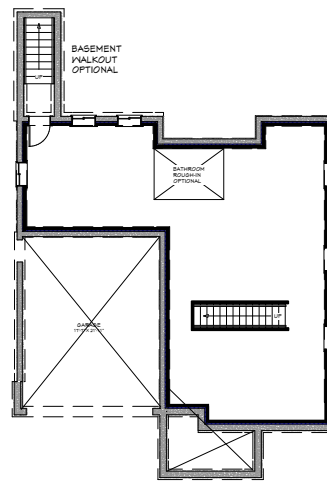

# THE YARDLEY MEADOW

Bungalow Detached - Option A & B

**3 BED - 1,100 sq ft**

**2 CAR GARAGE**

**\$699,900**

**OPTION 'A'**  
**MAIN FLOOR PLAN**

SCALE: 1/4" = 1'-0"

**OPTION 'B'**  
**MAIN FLOOR PLAN**

SCALE: 1/4" = 1'-0"

**BASEMENT PLAN**

SCALE: 1/4" = 1'-0"