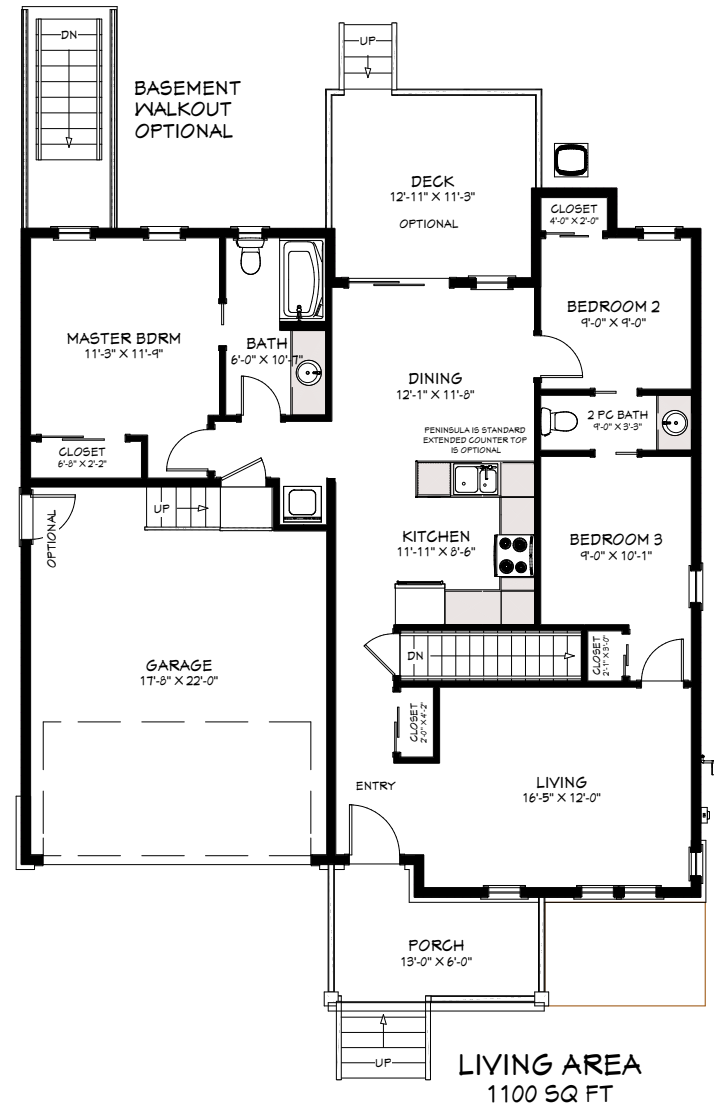

# THE YARDLEY MEADOW

Bungalow Detached - Option A & B

**3 BED - 1,100 sq ft**

**2 CAR GARAGE**

**\$699,900**

**OPTION 'A'**  
**MAIN FLOOR PLAN**

SCALE: 1/4" = 1'-0"

**OPTION 'B'**  
**MAIN FLOOR PLAN**

SCALE: 1/4" = 1'-0"

**BASEMENT PLAN**

SCALE: 1/4" = 1'-0"