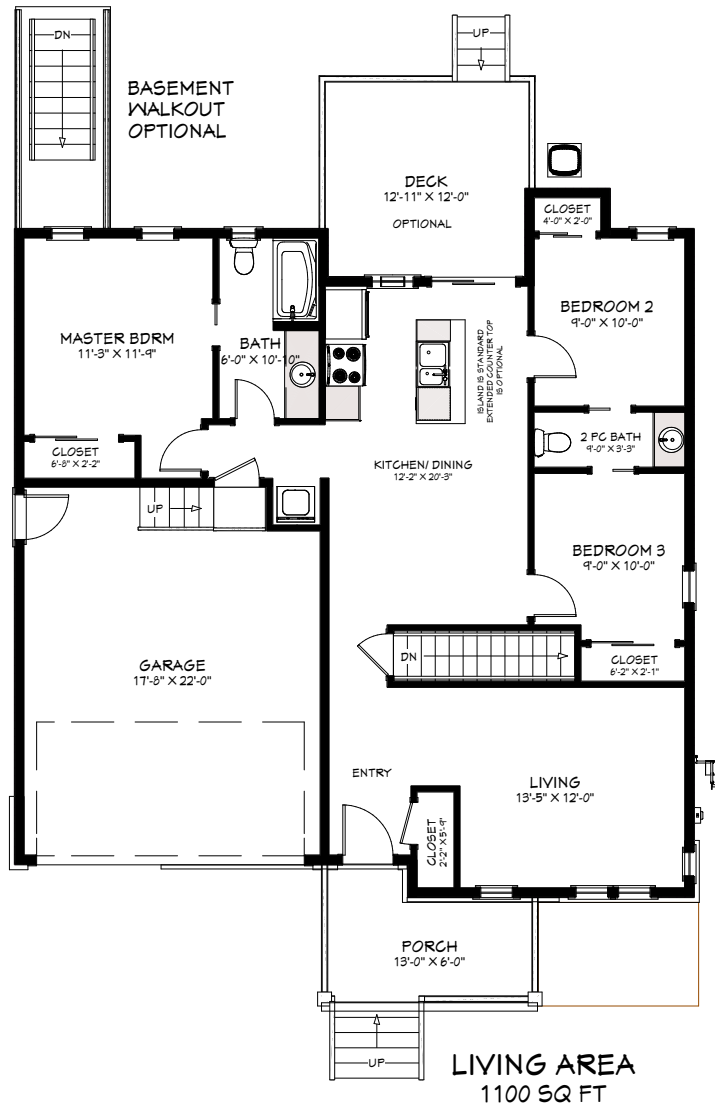

# THE YARDLEY MEADOW

Bungalow Detached - Option A & B

**3 BED - 1,100 sq ft**

**2 CAR GARAGE**

**\$699,900**

**OPTION 'A'**  
**MAIN FLOOR PLAN**

SCALE: 1/4" = 1'-0"

**OPTION 'B'**  
**MAIN FLOOR PLAN**

SCALE: 1/4" = 1'-0"

**BASEMENT PLAN**

SCALE: 1/4" = 1'-0"