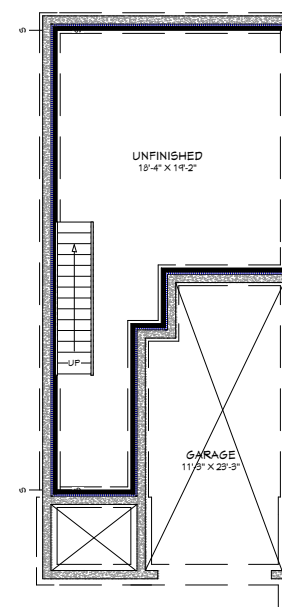

THE FOREST GLADE MEADOW

Two Story Townhome

3 BED - 1,209 sq ft

1 CAR GARAGE

\$519,900 (End Unit)

LIVING AREA
509 SQ FT MAIN FLOOR
700 SQ FT 2ND FLOOR
1209 TOTAL

MAIN FLOOR PLAN

SCALE: 3/16" = 1'-0"

UNIT A

SECOND FLOOR PLAN

SCALE: 3/16" = 1'-0"

BASEMENT
SCALE: 3/16" = 1'-0"