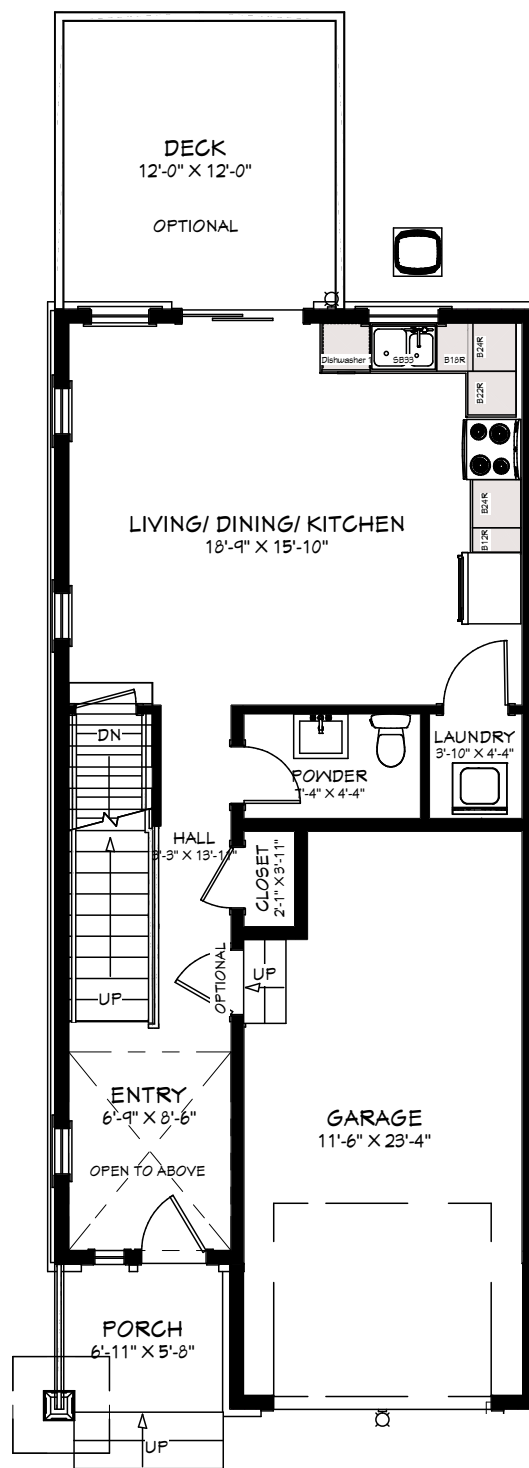

THE FOREST GLADE MEADOW

Two Story Townhome

3 BED - 1,209 sq ft

1 CAR GARAGE

\$519,900 (End Unit)

LIVING AREA
509 SQ FT MAIN FLOOR
700 SQ FT 2ND FLOOR
1209 TOTAL

MAIN FLOOR PLAN

SCALE: 3/16" = 1'-0"

UNIT A

SECOND FLOOR PLAN

SCALE: 3/16" = 1'-0"

BASEMENT
SCALE: 3/16" = 1'-0"