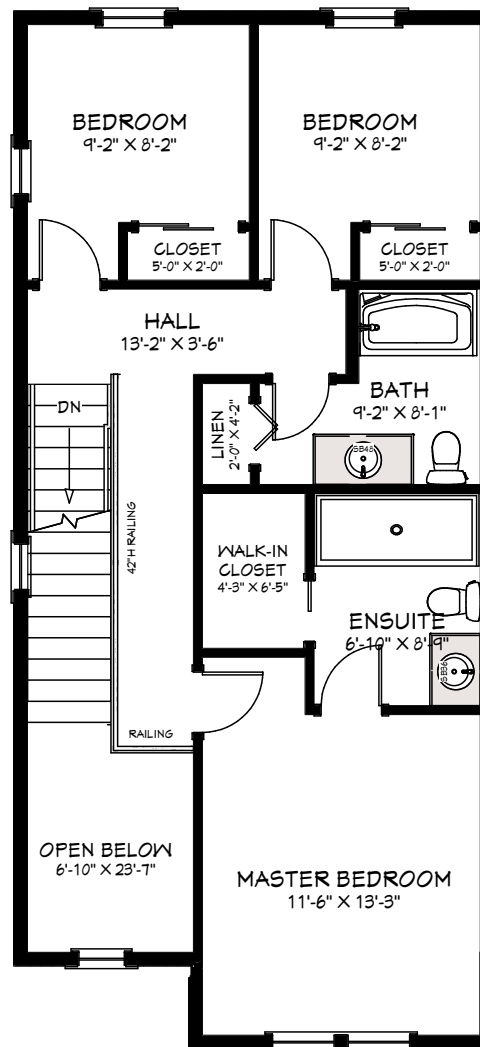

THE FOREST GLADE MEADOW

Two Story Townhome

3 BED - 1,209 sq ft

1 CAR GARAGE

\$519,900 (End Unit)

LIVING AREA
509 SQ FT MAIN FLOOR
700 SQ FT 2ND FLOOR
1209 TOTAL

MAIN FLOOR PLAN

SCALE: 3/16" = 1'-0"

UNIT A

SECOND FLOOR PLAN

SCALE: 3/16" = 1'-0"

BASEMENT
SCALE: 3/16" = 1'-0"