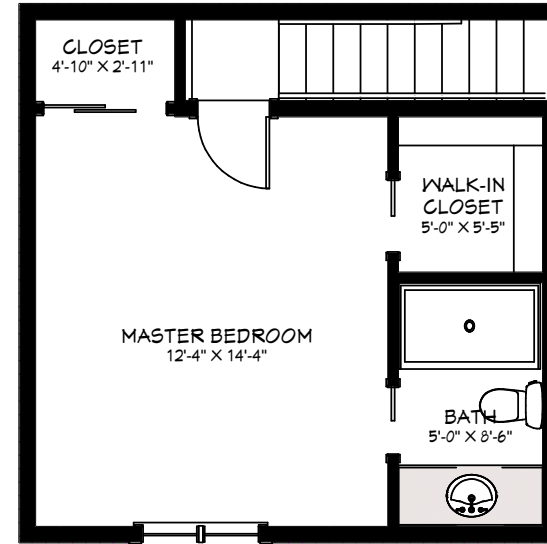

THE BARCLAY MEADOW

Bungalow With Ensuite Loft - Detached

4 BED - 1,562 sq ft

2 CAR GARAGE

\$799,900

LIVING AREA
305 SQ FT

ENSUITE LOFT

SCALE: 3/16" = 1'-0"

LIVING AREA
1257 SQ FT