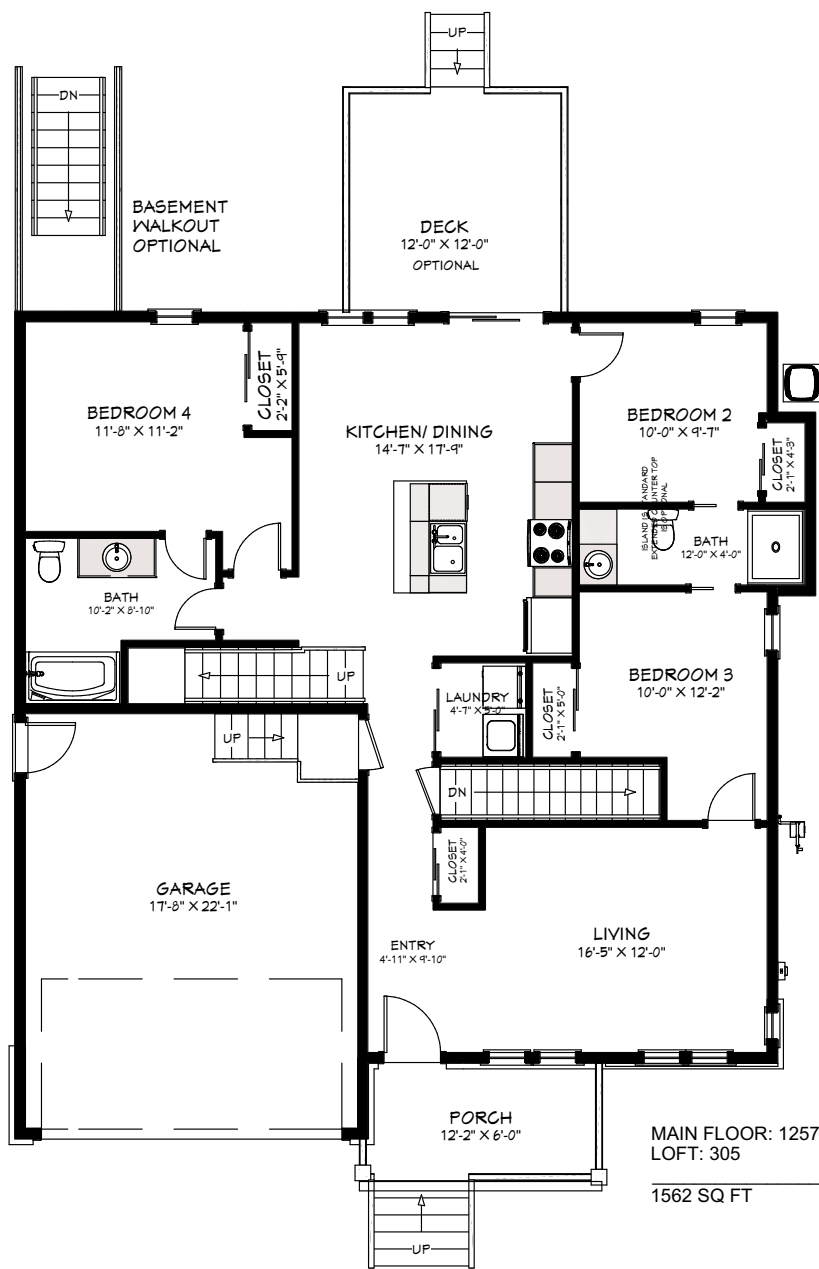

THE BARCLAY MEADOW

Bungalow With Ensuite Loft - Detached

4 BED - 1,562 sq ft

2 CAR GARAGE

\$799,900

LIVING AREA
305 SQ FT

ENSUITE LOFT

SCALE: 3/16" = 1'-0"

LIVING AREA
1257 SQ FT