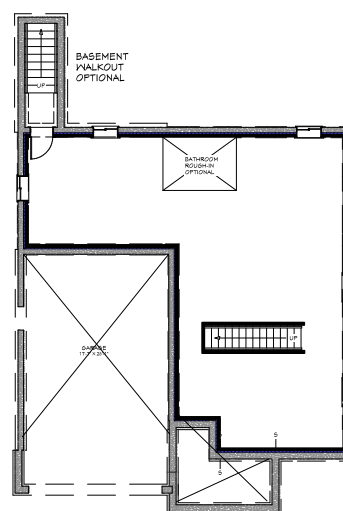

# THE BARCLAY MEADOW

Bungalow Detached

**3 BED - 1,257 sq ft**

**2 CAR GARAGE**

**\$729,900**

**LIVING AREA**  
1257 SQ FT

**BASEMENT PLAN**