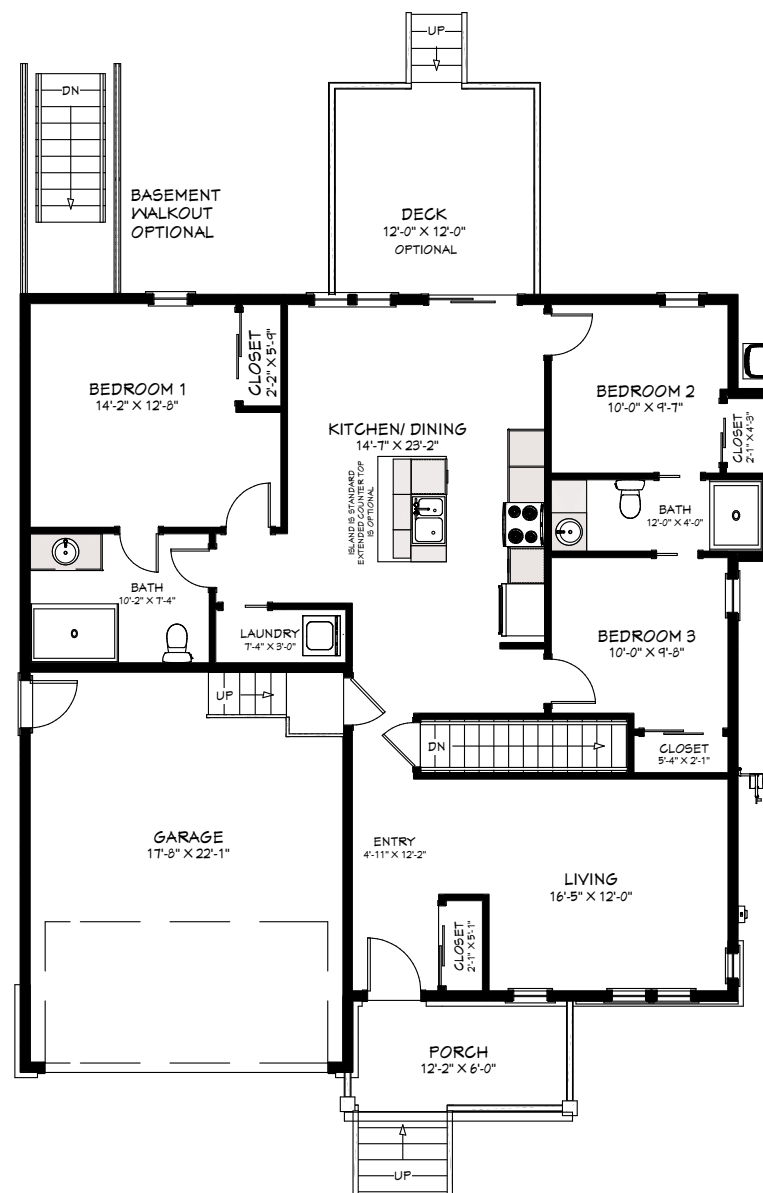

# THE BARCLAY MEADOW

Bungalow Detached

**3 BED - 1,257 sq ft**

**2 CAR GARAGE**

**\$729,900**

**LIVING AREA**  
1257 SQ FT

**BASEMENT PLAN**